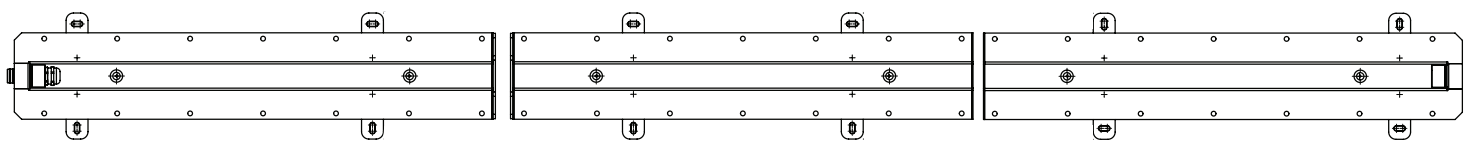

657mm
(25.8'')

632mm
(24.89'')

657mm
(25.8'')

A

B

C

Possible A+C only, min 1.2m

International: +385 52 255 324

info@filixlighting.com

Europe/GmbH: info@filixlighting.com

Europe MENA: info@filixlighting.com

North America: filixlighting.com info@filixlighting.com

Filix reserves the right to make technical changes without notice.