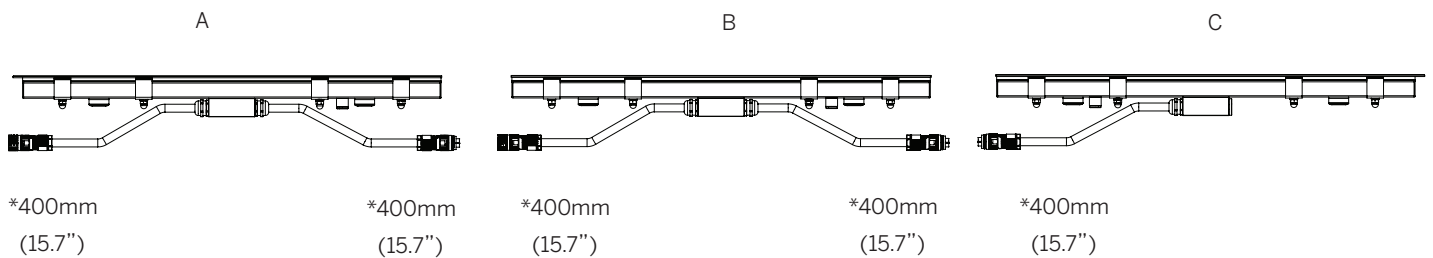

### Luminaire

- Screw fixation
- Continuous underwater line of light 10m max.
- IN/OUT connector included
- Recessed installation housing for cabling and insulation IP68
- Lifetime TM-21 @85°C L90(9K)=75000h
- UL STD 676, submersible, IP68
- SS316L marine grade
- Opal PMMA
- Supplied with oil and water resistant 15.7" (0.4m) feed cable standard, single color 2x16AWG , RGB 5x18AWG + connector

# Arpool Nexus

Dimensions

Fixture

Specifying continuous run (A + B+C)

A - start (first) piece ends with flange

B - central unit with no end

C - end (last) piece ends with flange

Cable length\*