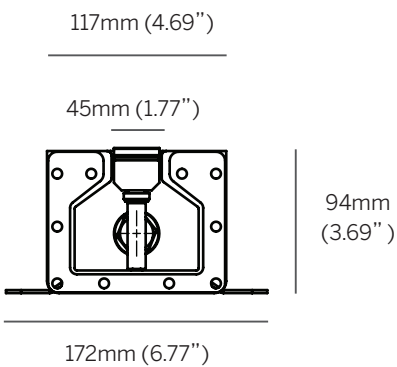

Power (delivered lumen output)

- L - 10W/m 3000K - 4000K, 210lm/m
- L - 18W/m RGBW

Power Supply

Power supply On/Off - 12V

- 101052 - OT30 12V P
- 101053 - OT60 12V P
- 100879 - OT120 12V P

Power supply with integrated controls - 12V

- 102345 - ELDOLED Linear Drive 100S (DXM,DALI+PS)

Controls - 12V

- 102788 - OT DMX RGBW DIM 12/24V - 89W
- 101047 - OTI DALI DIM 60W 1CH
- 101046 - OT DIM 60W (1-10V)

Power supply On/Off - 24V

- 103233 - OT60 24V P
- 103196 - OT130 24V P
- 103234 - OT250 24V P

Power supply with integrated controls - 24V

- 102345 - ELDOLED Linear Drive 100S (DXM,DALI+PS)

Controls - 24V

- 102788 - OT DMX RGBW DIM 12/24V - 183W
- 101047 - OTI DALI DIM 120W 1CH
- 101046 - OT DIM 60W (1-10V)

International: +385 52 255 324

info@filixlighting.com

Europe/GmbH: info@filixlighting.com

Europe MENA: info@filixlighting.com

North America: filixlighting.com info@filixlighting.com

Filix reserves the right to make technical changes without notice.

Click [here](#) for voltage drop and distances.