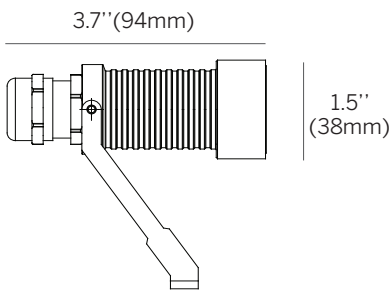

Luminaire

- UL STD 676, CSA C22.2#89 submersible, IP68, max depth 5m (16')
- Remote power supply
- Thermal fold back technology
- Stainless steel 316L
- Tempered glass, crystal clear
- Lifetime TM-21 @85C L80(12k)=72600h
- Working temperature from -25°C (-13°F) to 50°C (122°F)
- Supplied with oil and water resistant 3m (10') feed cable standard, single color 2x0.82 (18AWG)mm, RGBW 5x0.82 (18AWG) mm
- IK10

Color Temperature

- 30 - 3000K
- 40 - 4000K
- RGBW
- 2 Step MacAdam
- CRI: > 85

Optics

- SP - Spot - 15°
- FL - Flood - 40°
- W - Flood - 70°

Voltage

- 12 - 12Vdc fixture voltage
- 24 - 24Vdc fixture voltage

Options

- C - standard feed cable 3m (10')
- C6 - luminaire supplied with 6m (20') feed cable
- C9 - luminaire supplied with 9m (30') feed cable

Accessories

- 202135 - Adjustable waterproof wall duct 17mm-25mm (0.66"-0.98")