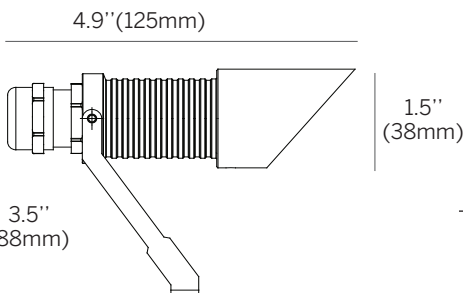

Luminaire

- UL STD 676, CSA C22.2#89 submersible, IP68, max depth 5m (16')
- Remote power supply
- Thermal fold back technology
- Stainless steel 316L
- Tempered glass, crystal clear
- Lifetime TM-21 @85C L80(12k)=72600h
- Working temperature from -25°C (-13°F) to 50°C (122°F)
- Supplied with oil and water resistant 3m (10') feed cable standard, single color 2x0.82 (18AWG)mm, RGBW 5x0.82 (18AWG) mm
- IK10

Color Temperature

- 30 - 3000K
- 40 - 4000K
- RGBW
- 2 Step MacAdam
- CRI: > 85

Optics

- SP - Spot - 15°
- FL - Flood - 40°
- W - Flood - 70°

Voltage

- 12 - 12Vdc fixture voltage
- 24 - 24Vdc fixture voltage

Options

- C - standard feed cable 3m (10')
- C6 - luminaire supplied with 6m (20') feed cable
- C9 - luminaire supplied with 9m (30') feed cable

Accessories

- 202135 - Adjustable waterproof wall duct 17mm-25mm (0.66"-0.98")