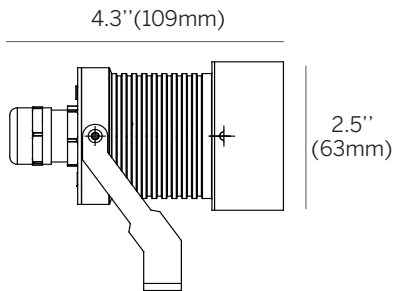

Accessories

- 202135 - Adjustable waterproof wall duct (17mm-25mm)

5.9'' (149mm)