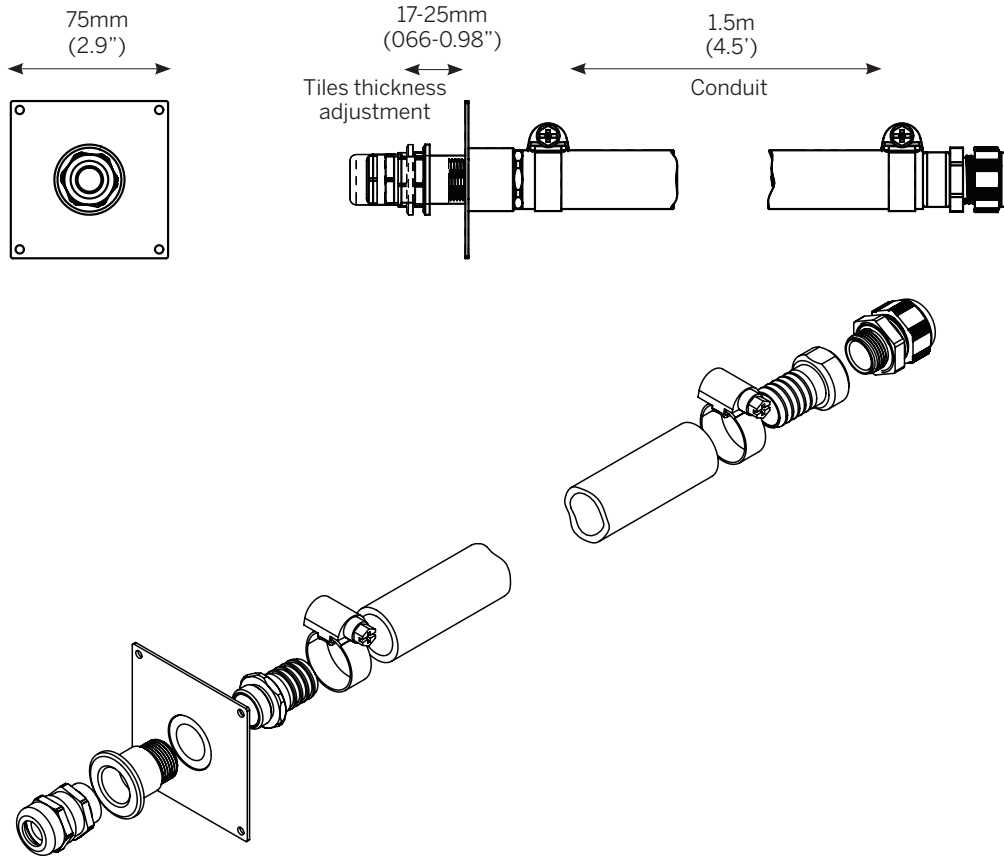

Accessories

- 202135 - Adjustable waterproof wall duct (17mm-25mm)

5.9'' (149mm)

Power Supply

Power supply On/Off - 12V

- 101052 - OT30 12V P
- 101053 - OT60 12V P
- 100879 - OT120 12V P

Power supply with integrated controls - 12V

Arpool M Projector

Dimensions

Waterproof wall duct - 202135

Installation Details

International: +385 52 255 324 filixlighting.com info@filixlighting.com
Europe/GmbH: info@filixlighting.com
Europe MENA: info@filixlighting.com
North America: filixlighting.com info@filixlighting.com