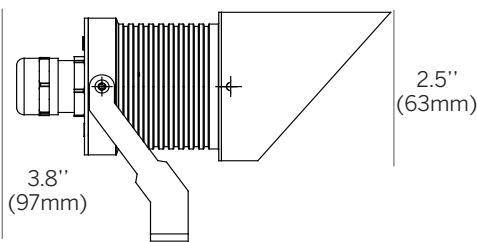

Power Supply

Power supply On/Off - 12V

- 101052 - OT30 12V P
- 101053 - OT60 12V P
- 100879 - OT120 12V P

Power supply with integrated controls - 12V

- 102345 - ELDOLED Linear Drive 100S (DXM,DALI+PS)

Controls - 12V

- 102788 - OT DMX RGBW DIM 12/24V - 89W
- 101047 - OTI DALI DIM 60W 1CH
- 101046 - OT DIM 60W (1-10V)

Power supply On/Off - 24V

- 103233 - OT60 24V P
- 103196 - OT130 24V P
- 103234 - OT250 24V P

Power supply with integrated controls - 24V

- 102345 - ELDOLED Linear Drive 100S (DXM,DALI+PS)

Controls - 24V

- 102788 - OT DMX RGBW DIM 12/24V - 183W
- 101047 - OTI DALI DIM 120W 1CH
- 101046 - OT DIM 60W (1-10V)

International: +385 52 255 324 filixlighting.com info@filixlighting.com

Europe/GmbH: info@filixlighting.com

Europe MENA: info@filixlighting.com

North America: filixlighting.com info@filixlighting.com

Click [here](#) for voltage drop and distances.