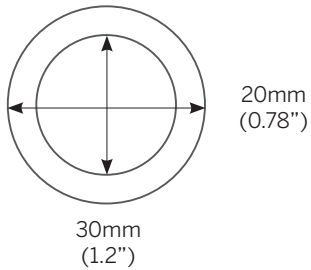

Click [here](#) for voltage drop and distances.

Trim (TM)

Installation housing - AL370 *fits 2m cable

Installation Detail

Cable conduit - standard 1.5m

ALSS - Adapter for stainless steel and liner pool