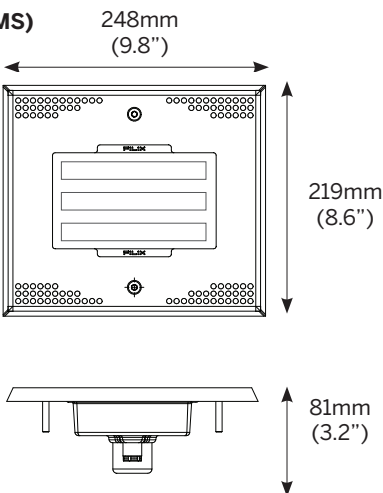

Installation

- Trim Round (TMR) = 238mm (9.4" ø)
- Trim Square (TMS) = 248mm x 219mm (9.8" ø x 8.6")

Finish

- P - Stainless steel polished
- M - Stainless steel sandblast matte
- B - Painted black / Corrosion protection category resistance C4-severe, ISO 9227

Power (delivered lumen output)

- L - 35W 3000/4000K, 2900 lm

- L - 35W RGBW

Color Temperature

- 30 - 3000K
- 40 - 4000K
- RGBW
- 2 Step MacAdam
- CRI: > 85

Optics

- E or EL - Elliptical - 15x60°
- EG - Elliptical Asymetric - 15x60° x 15°(tilt)

Voltage

- 12 - 12Vdc fixture voltage
- 24 - 24Vdc fixture voltage

Options

- C - standard feed cable 3m (10')
- C6 - luminaire supplied with 6m (20') feed cable
- C9 - luminaire supplied with 9m (20') feed cable

Installation housing order codes

- AL370 - (TM)

Accessories

- ALSS - Adapter for stainless steel and liner pool
- 200253 - Cable gland set for pipe(IP68 gland+tube adapter)

(TMR)

(TMS)

Power Supply

Power supply On/Off - 12V