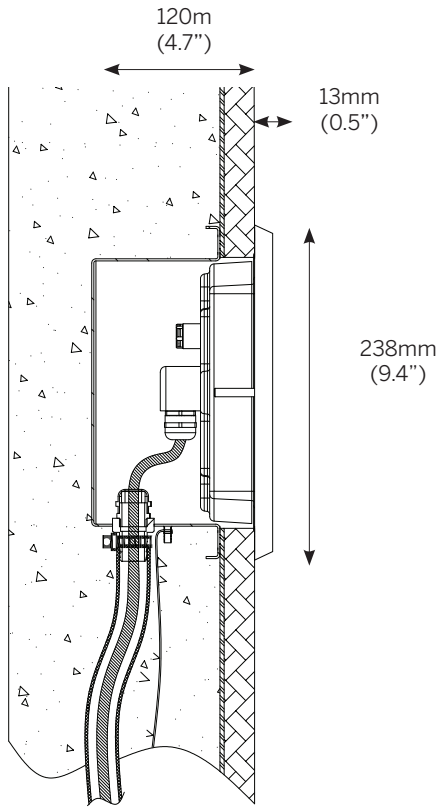

Installation

- Trim Round (TMR) = 238mm (9.4" ø)
- Trim Square (TMS) = 248mm x 219mm (9.8" ø x 8.6")

Finish

- P - Stainless steel polished
- M - Stainless steel sandblast matte
- B - Painted black / Corrosion protection category resistance C4-severe, ISO 9227

Click [here](#) for voltage drop and distances.

Trim (TM)

Installation housing - AL370 *fits 2m cable

Installation Detail

Cable conduit - standard 1.5m

ALSS - Adapter for stainless steel and liner pool