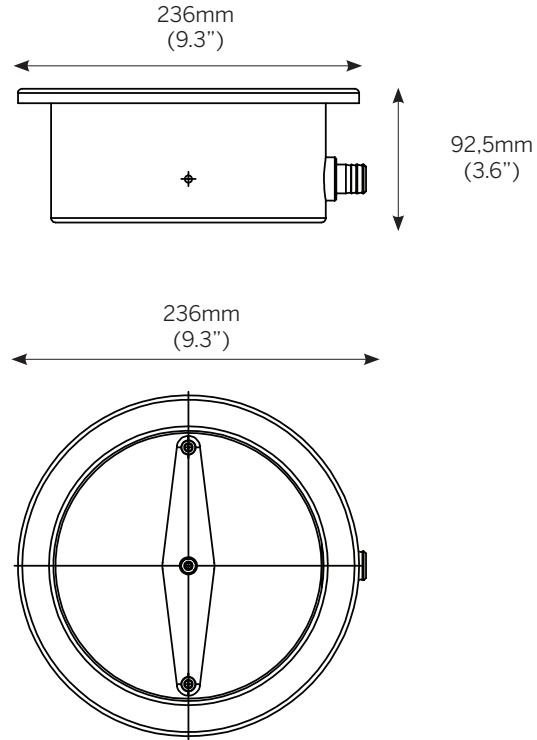

Installation

- Trim Round (TMR) = 238mm (9.4" ø)
- Trim Square (TMS) = 248mm x 219mm (9.8" ø x 8.6")

Finish

- P - Stainless steel polished
- M - Stainless steel sandblast matte
- B - Painted black / Corrosion protection category resistance C4-severe, ISO 9227

Click [here](#) for voltage drop and distances.

Trim (TM)

Installation housing - AL370 *fits 2m cable

Installation Detail

Cable conduit - standard 1.5m

ALSS - Adapter for stainless steel and liner pool