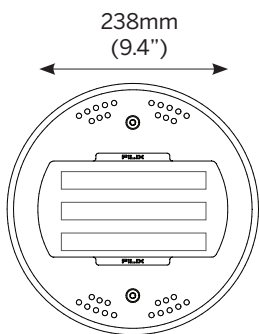

Arpool Dawn

Specification Sheet

Ordering Information

Model	Installation	Finish	Power	Color Temp.	Optics	Voltage	Options
ALD			L		E or EL		
ALD	TMR TMS	P M B	L	30 40 RGBW	E EG	12 24	C* C6 C9

Application

- Large public and hotel pools
- Fountains and water features
- Pool finish - tiles, foil, liquid foil coating
- Installation depth up to 5m
- Max tile thickness 25mm
- Chlorine and saline environment
- Recommended installation depth 0.3m-0.6m
- DMX, DALI, 0-10V compatible

Power (delivered lumen output)

- L - 35W 3000/4000K, 2900 lm

- L - 35W RGBW

Color Temperature

- 30 - 3000K
- 40 - 4000K
- RGBW
- 2 Step MacAdam
- CRI: > 85

Optics

- E or EL - Elliptical - 15x60°
- EG - Elliptical Asymetric - 15x60° x 15°(tilt)

Voltage

- 12 - 12Vdc fixture voltage
- 24 - 24Vdc fixture voltage

Options

- C - standard feed cable 3m (10')
- C6 - luminaire supplied with 6m (20') feed cable
- C9 - luminaire supplied with 9m (20') feed cable

Installation housing order codes

- AL370 - (TM)

Accessories

- ALSS - Adapter for stainless steel and liner pool
- 200253 - Cable gland set for pipe(IP68 gland+tube adapter)

(TMR)

(TMS)

Power Supply

Power supply On/Off - 12V