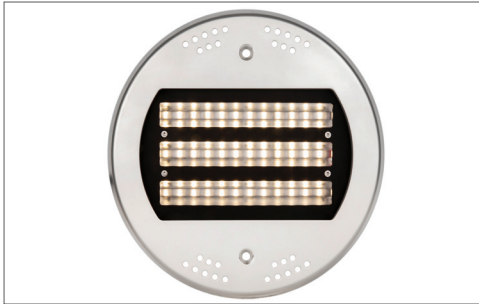

Arpool Dawn

Specification Sheet

Ordering Information

Model	Installation	Finish	Power	Color Temp.	Optics	Voltage	Options
ALD			L		E or EL		
ALD	TMR TMS	P M B	L	30 40 RGBW	E EG	12 24	C* C6 C9

Application

- Large public and hotel pools
- Fountains and water features
- Pool finish - tiles, foil, liquid foil coating
- Installation depth up to 5m
- Max tile thickness 25mm
- Chlorine and saline environment
- Recommended installation depth 0.3m-0.6m
- DMX, DALI, 0-10V compatible

Luminaire

- High performance linear optics
- Thermal fold back technology
- UL STD 676, submersible, IP68
- Corrosion protection C4*Black finish
- Stainless steel construction 316L marine grade
- Tempered glass, cristal clear
- Lifetime TM-21 @85°C L90(9K)=75000h
- Working temperature from -25°C to 50°C
- Supplied with oil and water resistant 3m (10') feed cable standard, single color 2x0.82(18AWG)mm, RGBW 5x0.82(18AWG)mm
- Cable conduit 1.5m
- IK10

Installation

- Trim Round (TMR) = 238mm (9.4" ø)
- Trim Square (TMS) = 248mm x 219mm (9.8" ø x 8.6")

Finish

- P - Stainless steel polished
- M - Stainless steel sandblast matte
- B - Painted black / Corrosion protection category resistance C4-severe, ISO 9227

Power (delivered lumen output)

- L - 35W 3000/4000K, 2900 lm

- L - 35W RGBW

Color Temperature

- 30 - 3000K
- 40 - 4000K
- RGBW
- 2 Step MacAdam
- CRI: > 85

Optics

- E or EL - Elliptical - 15x60°
- EG - Elliptical Asymetric - 15x60° x 15°(tilt)