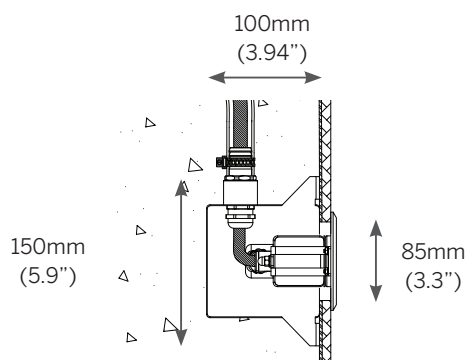

### Length

- 360mm (14")
- 660mm (28")

# Arpool STYLE

Dimensions

Front view with installation housing AR413/AR415

Installation