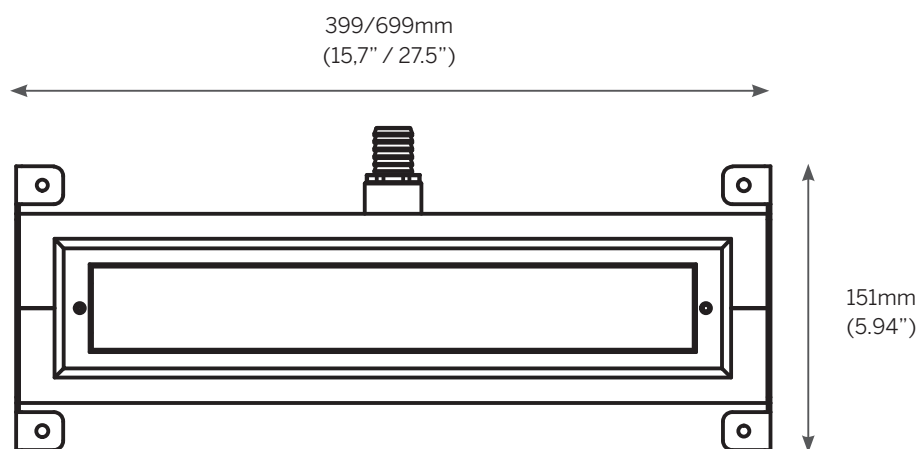

### Length

- 360mm (14")
- 660mm (28")

# Arpool STYLE

Dimensions

Front view with installation housing AR413/AR415

Installation