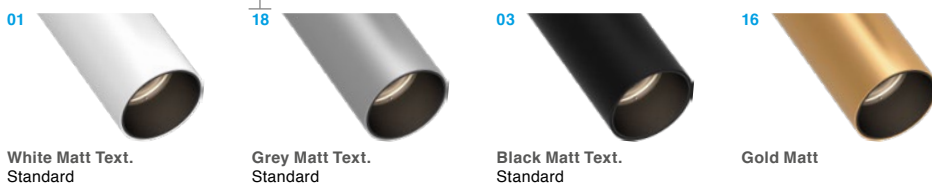

0000.AA.00.000.XX

23 - 23° Reflector - 0000.23.00.000.00
36 - 36° Reflector - 0000.36.00.000.00
48 - 48° Reflector - 0000.48.00.000.00
57 - 57° Reflector - 0000.57.00.000.00

Available colors - 0000.00.00.000.XX
Other RAL colors on request