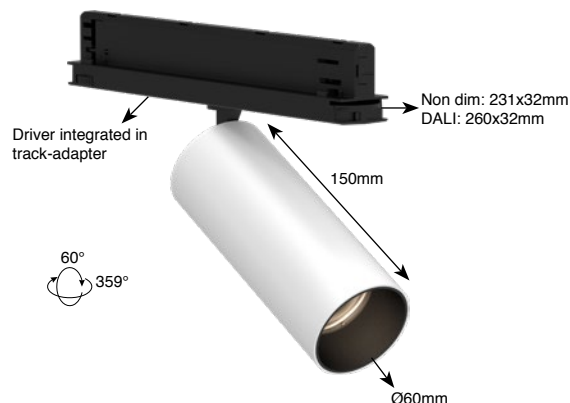

# Tektus 60 3-Phase

Technical Datasheet

**DOXIS**  
LIGHTING FACTORY

General	
Type	3-Phase spot
Material	Aluminium
Lamp Type	COB LED
Adjustable	Yes (60°/359°)
Dimmable	Yes
Cooling	Passive
Energy Class	A++
Weight	380g
Photobiol. Safety	RG1
Class	class I

IP20 960°C LED

## Features:

High efficiency 3-Phase LED spot with a Bridgelux COB LED.  
Extruded aluminium, compact design.  
High quality components.  
Various colors available.