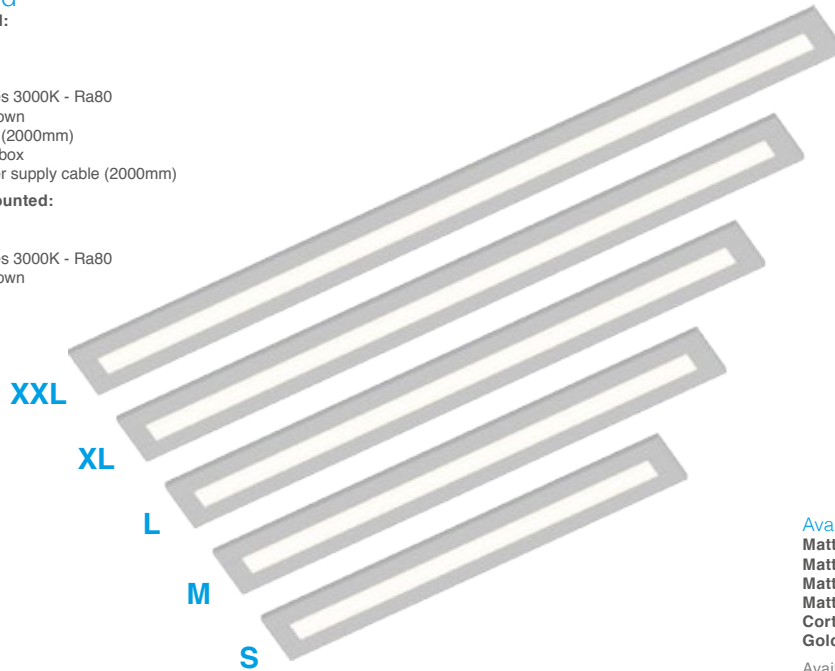

Surface Mounted:

- Profile
- End Caps
- LED Modules 3000K - Ra80
- PC Cover down