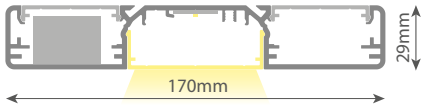

LEDLiner170 - Ready To Go Down

Included

Suspended:

- Profile
- Top cover
- End Caps
- LED Modules 3000K - Ra80
- PC Cover down
- Suspension (2000mm)
- Connecting box
- Textile power supply cable (2000mm)

Surface Mounted

S	1280mm - 4400lm - 24.8W	R170D.24.83. xx -6
M	1560mm - 5500lm - 31W	R170D.24.83. xx -7
L	1840mm - 6600lm - 37.2W	R170D.24.83. xx -8
XL	2120mm - 7700lm - 43.4W	R170D.24.83. xx -9
XXL	2400mm - 8800lm - 49.6W	R170D.24.83. xx -10

Surface Mounted

S	1280mm - 4400lm - 24.8W	R170D.25.83. xx -6
M	1560mm - 5500lm - 31W	R170D.25.83. xx -7
L	1840mm - 6600lm - 37.2W	R170D.25.83. xx -8
XL	2120mm - 7700lm - 43.4W	R170D.25.83. xx -9
XXL	2400mm - 8800lm - 49.6W	R170D.25.83. xx -10