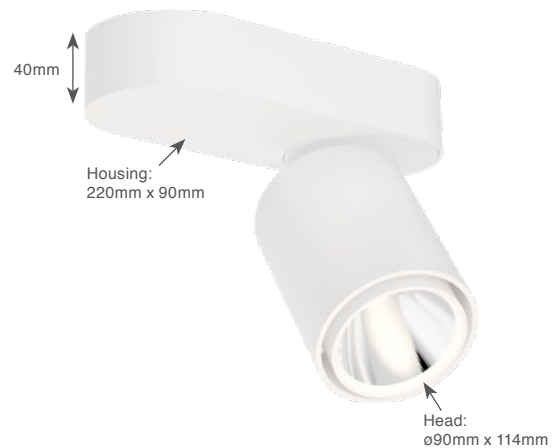

Atlas Base/3-Phase

Type	Downlight
Mounting	Surface Mounted / 3-Phase Rail (Eutrac adapter)
Material	Aluminium
Adjustability	Cardanic/Gimble
EI. class / IP	Class I / IP20
Incl. protective glass	

Bridgelux Vero 18 LED

Beam angle	22° / 45° / 58°
Power	20.1W (700mA)

Cooling	Passive (no fan)
SDCM	3

5 Year limited **Bridgelux** Warranty on Bridgelux LEDs

⁽¹⁾Limited warranty. More information on p.210

Atlas Base

Single

Non Dimmable