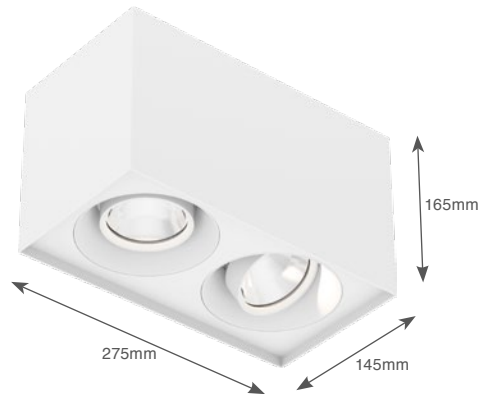

### Surface connecting box (included in suspended version):

Strain relief integrated  
 Box comes in the same color as the luminaire housing  
 Black or white cable 2100mm