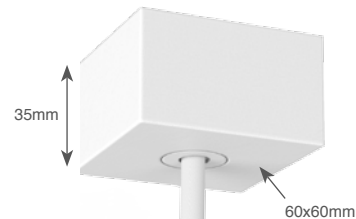

Beam angle 22° / 45° / 58°  
 Power 31.0W

Cooling Passive (no fan)  
 SDCM 3

5 Year limited **Bridgelux** Warranty on Bridgelux LEDs

<sup>(1)</sup> Limited warranty. More information on p.210

### Surface connecting box (included in suspended version):

Strain relief integrated  
 Box comes in the same color as the luminaire housing  
 Black or white cable 2100mm